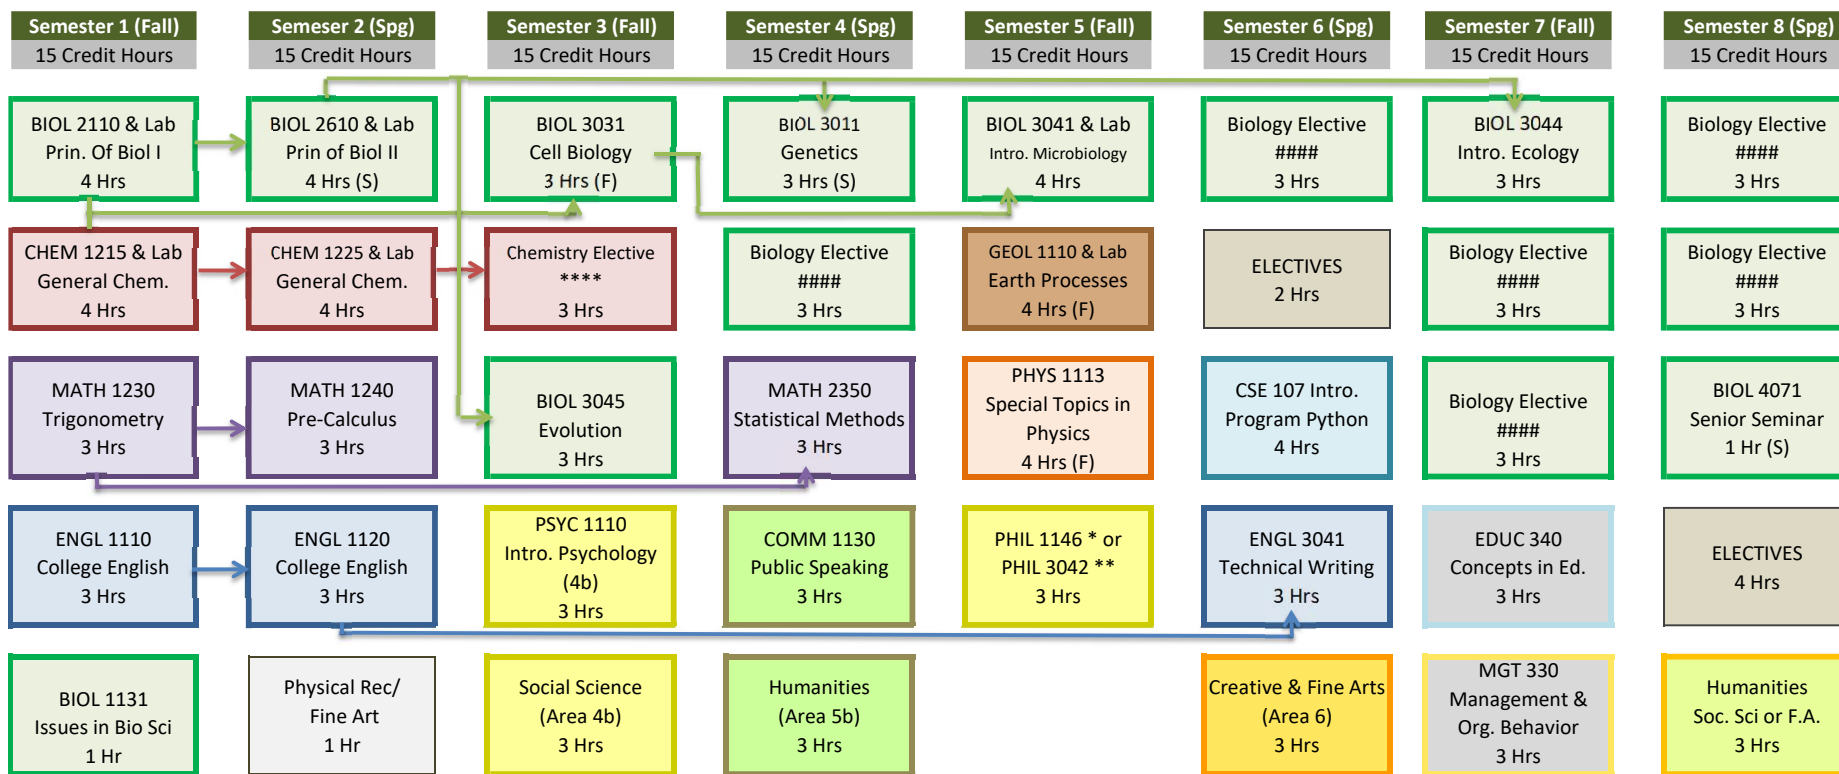

BIOLOGY B.A. SAMPLE SCHEDULE

120 Credit hours as written.

* PHIL 1146 Ethics in Science and English

** PHIL 3042 Philosophy of BioEthics