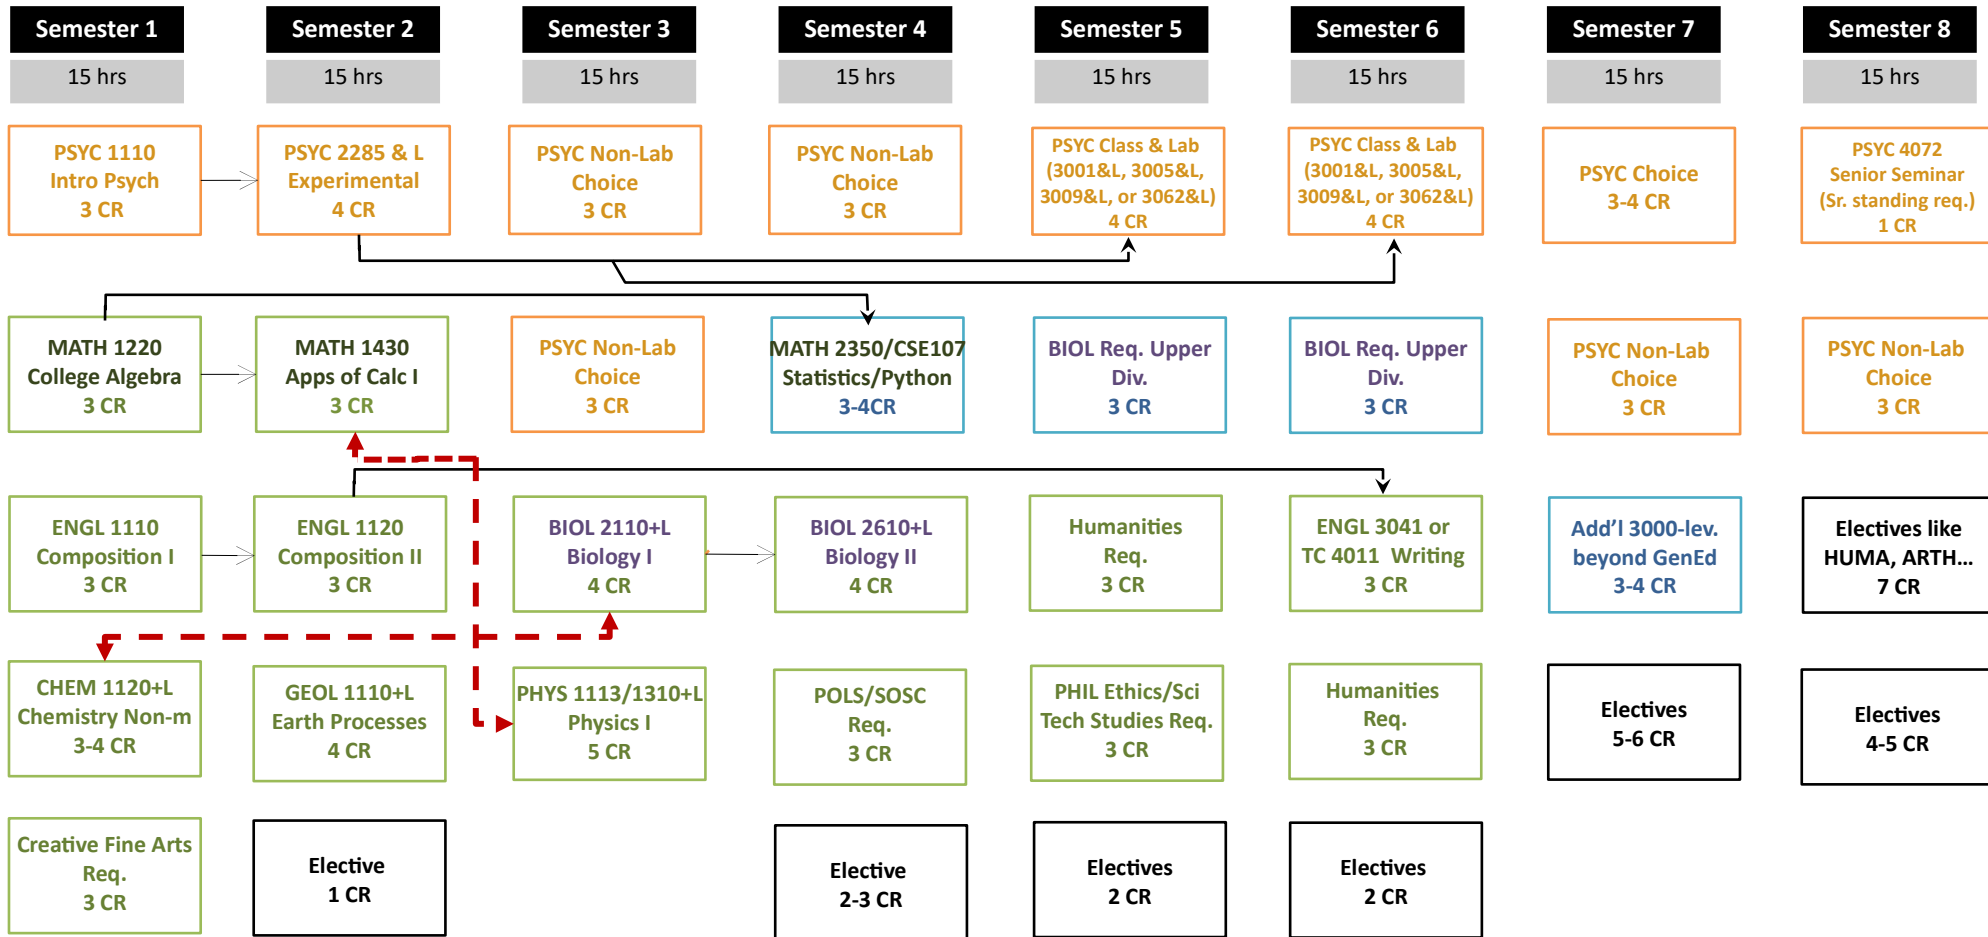

NMT Psychology BA Curriculum Flow Chart

(120 Credits)

- Psychology classes
- Other degree requirements
- Core requirements
- Electives

Prerequisites →
Co-requisites - - - - ->

Humanities courses include: ENGL, ARTS, MUS, HIST, PHIL, HUMA, SOSC, SS, TC, Foreign Languages (GERM, SPAN)