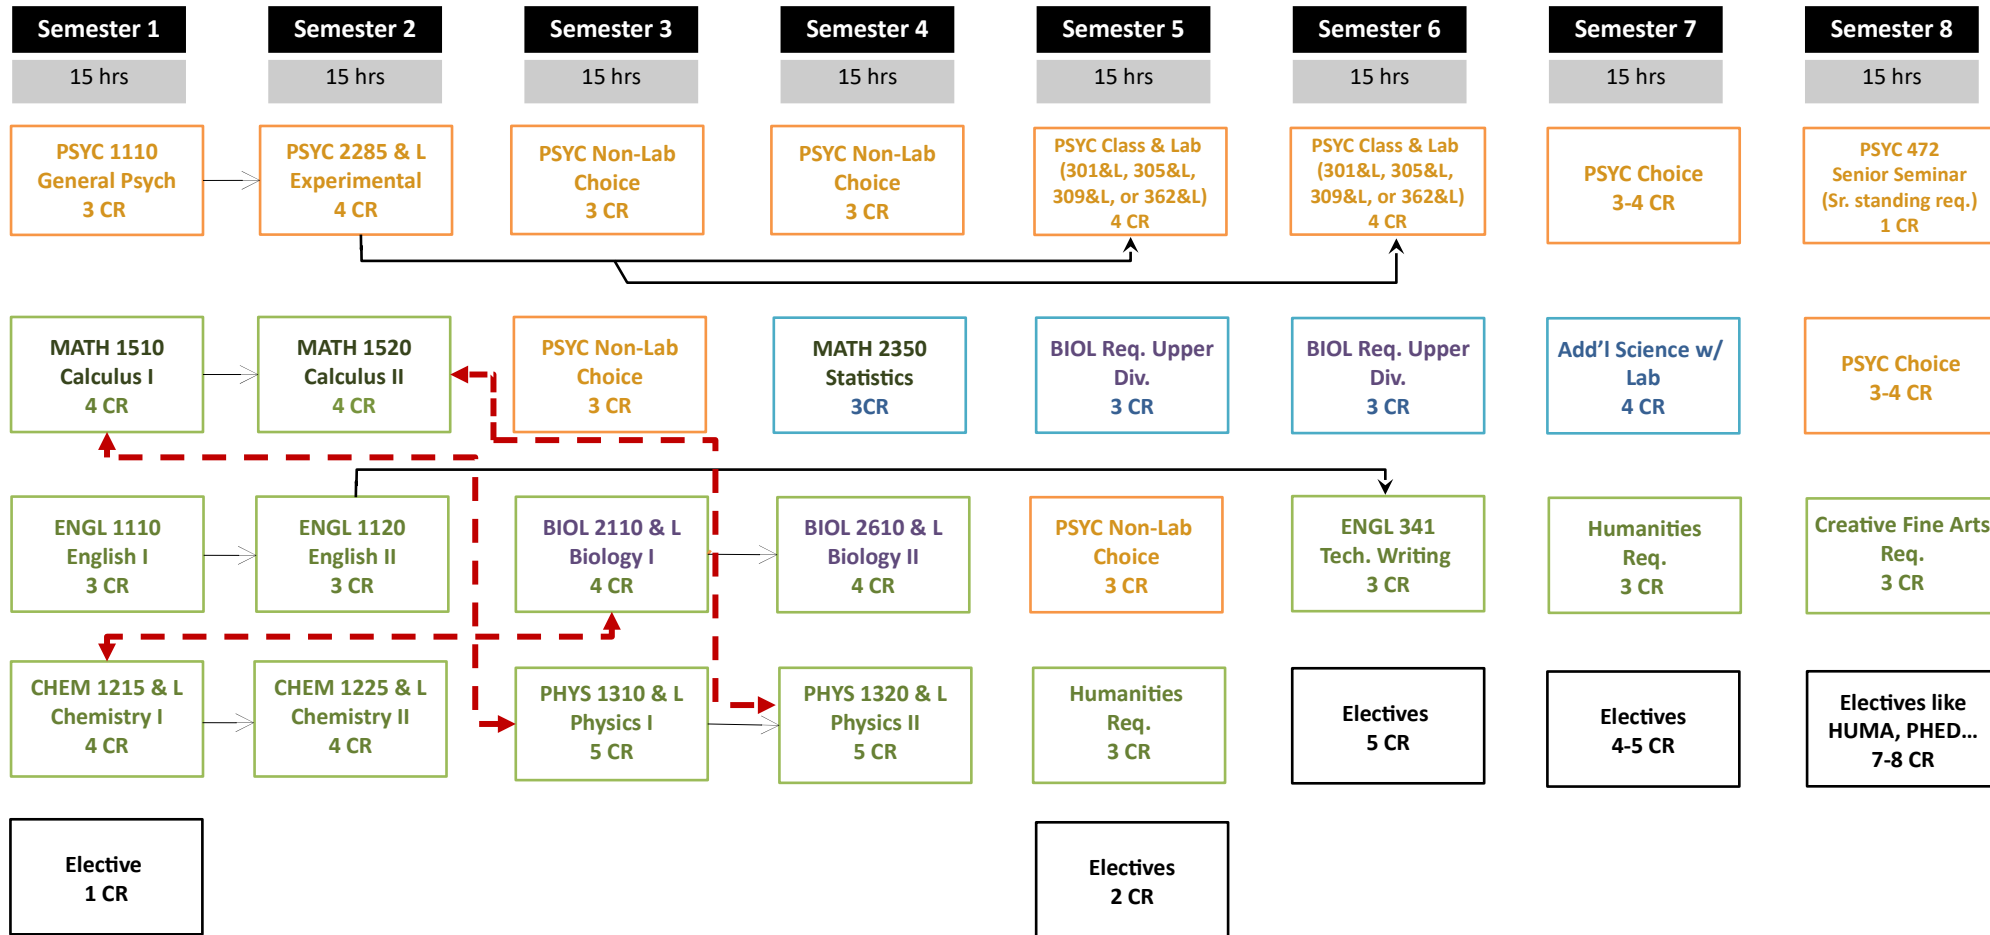

NMT Psychology BS Curriculum Flow Chart

(120 Credits)

- Psychology classes
- Other degree requirements
- Core requirements
- Electives

Prerequisites →
Co-requisites - - - - ->

Humanities courses include: ENGL, ARTS, MUSC, HIST, PHIL, HUMA, SOSC, SS, TC, Foreign Languages (GERM, SPAN)